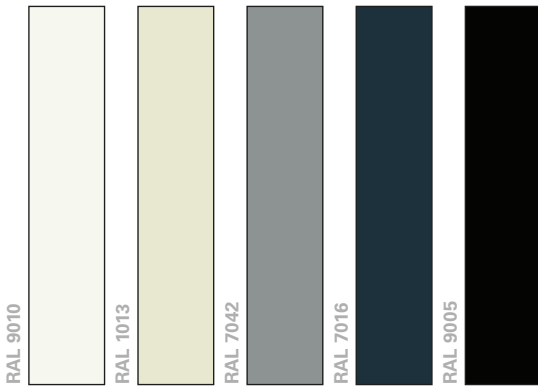

SEMI GLOSSY (%70 GLOSSY)