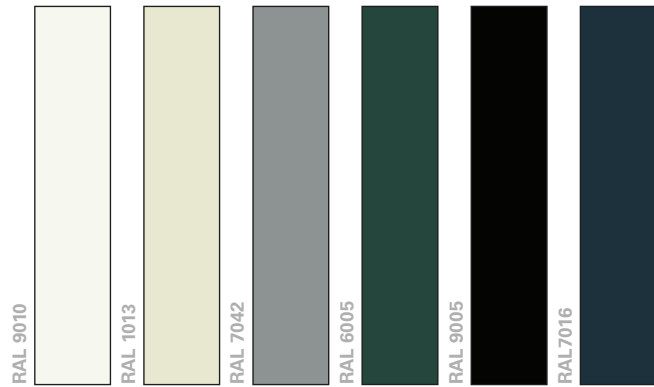

STANDARD FABRIC PROFILES SEMI GLOSSY (%70 GLOSSY)